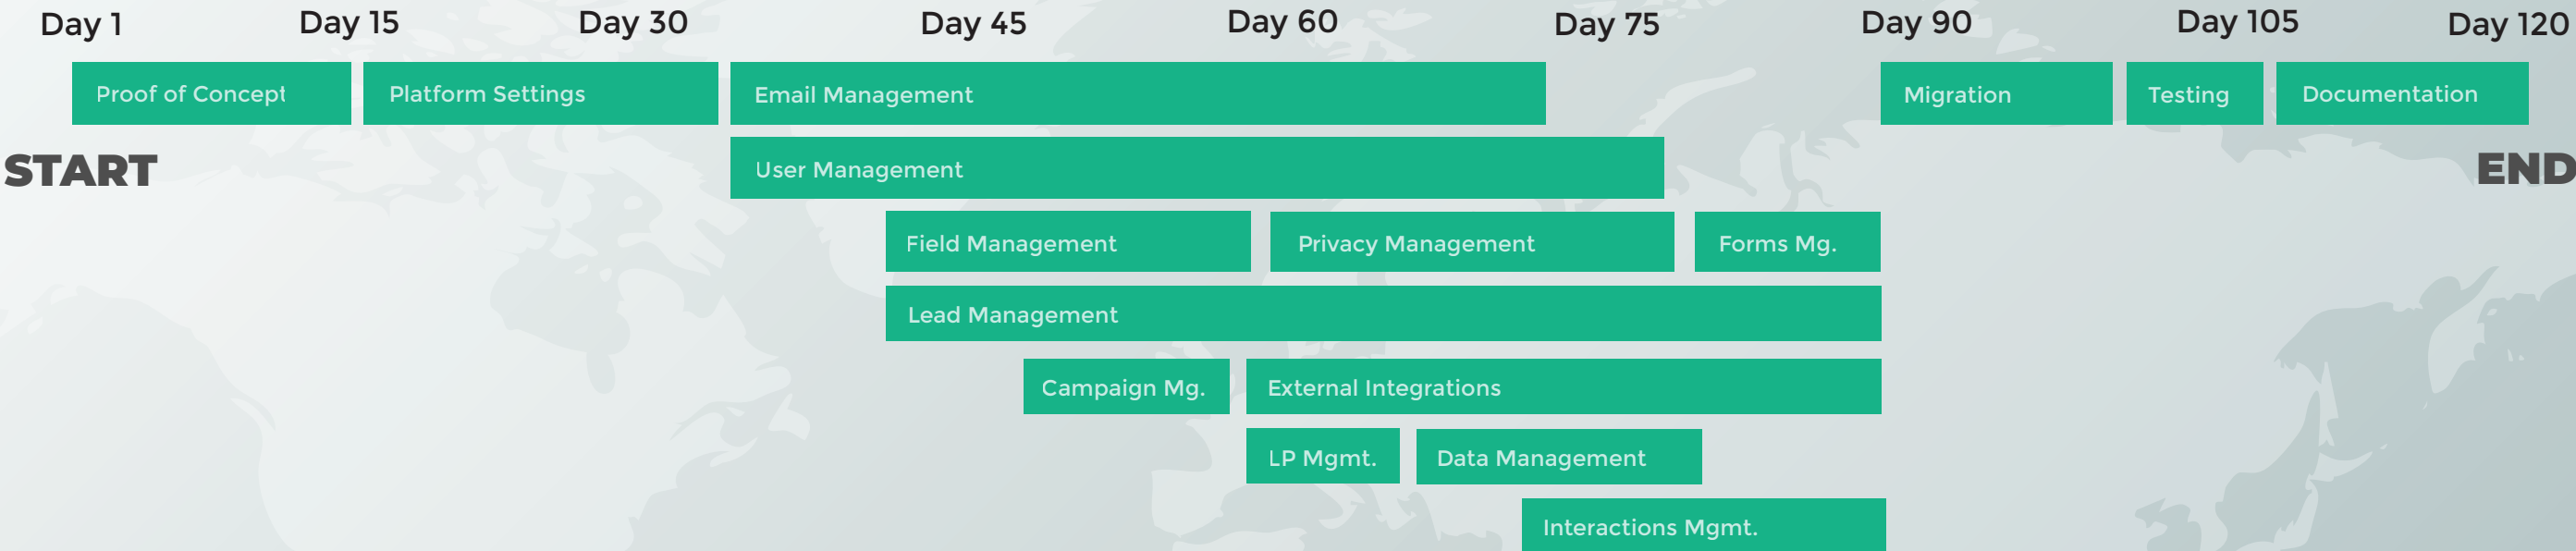

ELOQUA IMPLEMENTATION DELIVERY PLAN

RESOURCES

Resource Name	FTE	Work Volume	Month 1	Month 2	Month 3	Month 4
Platform Architect	100%	156 hours	65 hours	36 hours	35 hours	20 hours
Marketing Automation Consultant	200%	1,138 hours	338 hours	323 hours	302 hours	175 hours
Marketing Automation Coordinator	100%	596 hours	124 hours	144 hours	178 hours	150 hours
Marketing Automation Developer	100%	120 hours	29 hours	35 hours	36 hours	20 hours
Digital Project Manager	100%	378 hours	130 hours	99 hours	89 hours	60 hours

ELOQUA IMPLEMENTATION DELIVERY PLAN